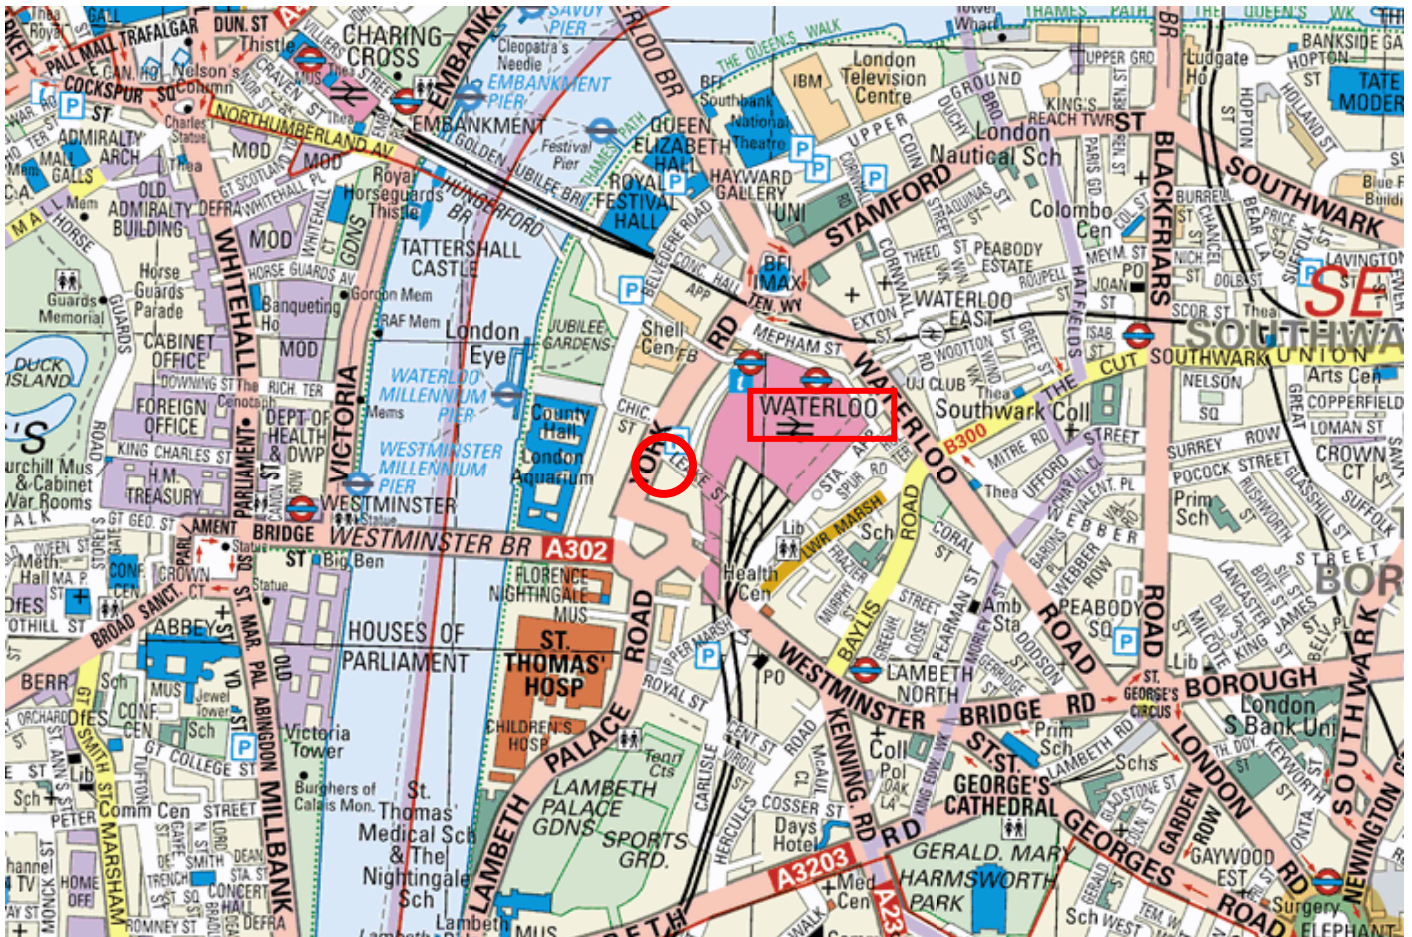

TRAINING CENTRE MAP LONDON WATERLOO

○ Address:

Guys & St Thomas Education Centre
75 - 79 York Road
London SE1 7NJ

□ Nearest Overland Station:

Waterloo / Waterloo East

Nearest Underground Station:

Waterloo (Northern, Bakerloo, Jubilee,
Waterloo & City Lines)